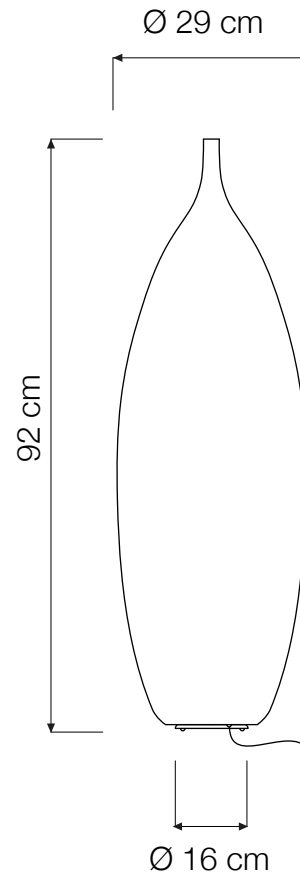

# TANK 2 FLOOR LAMP

**Tank 2** (Ø 29 x 92 cm) max 100W | E27 (230V) - E26 (120V)  
LED bulbs compatible | rec. LED 13W

Led color temperature recommended:  
neutral white 4200 °K / warm white 2700 °K

## MATERIALS

Nebulite (fiberglass), polycarbonate

## COLOR

INCLUDES 200 CM CORD AND FOOT-SWITCH.  
BULBS ARE NOT INCLUDED.

AVAILABLE WITH ELECTRONIC [LED DIMMER](#).

RECYCLED CARDBOARD

PROUDLY DESIGNED AND MADE  
IN ROME | ITALY

RESPONSIBLE HANDMADE  
QUALITY